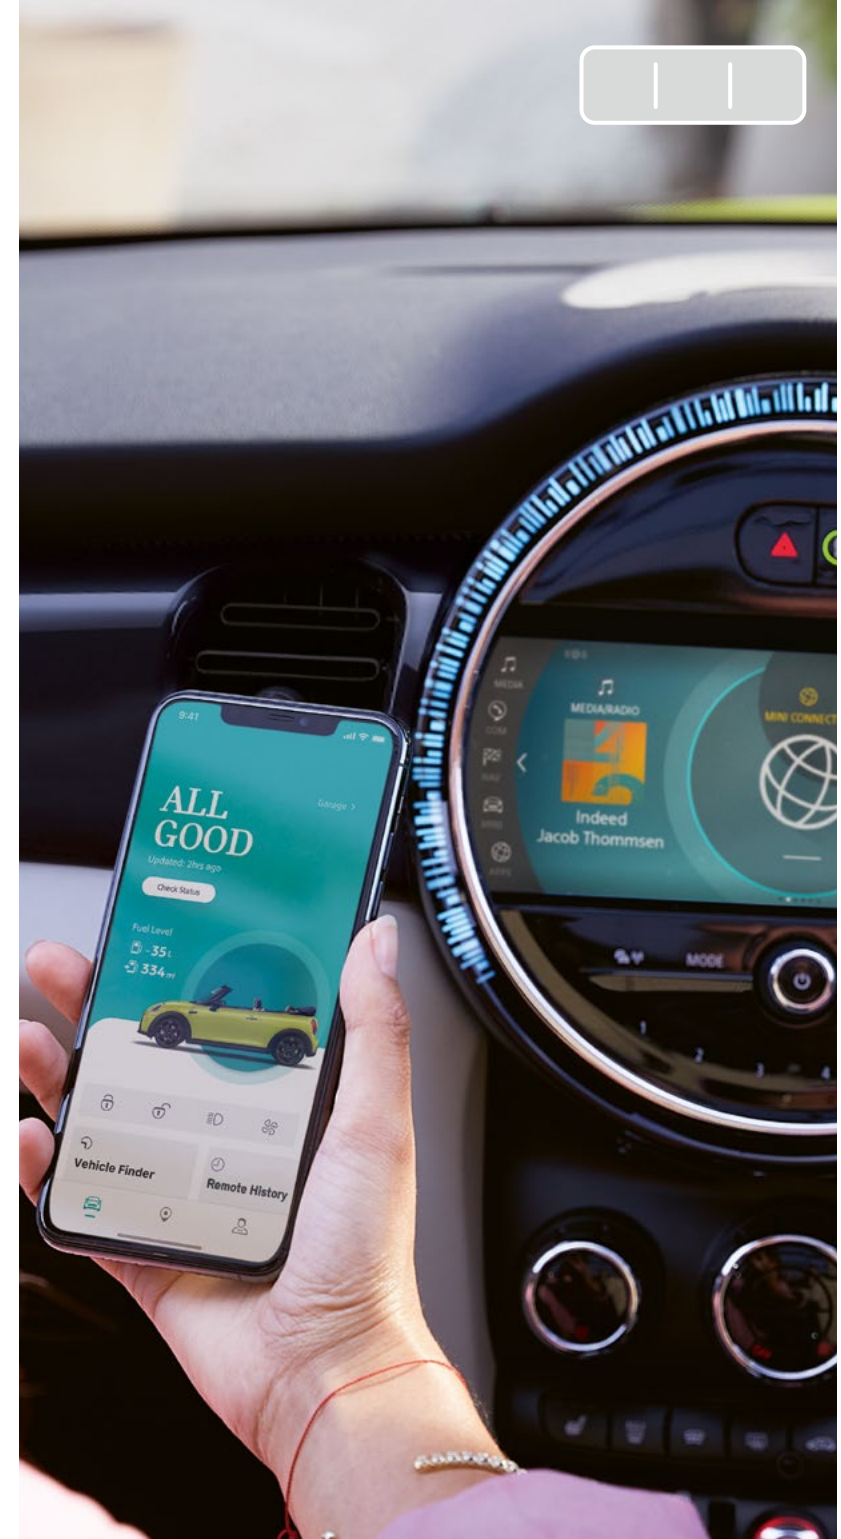

Wherever you see this icon, a simple click will return you to this page.

Model featured:

The MINI Convertible Cooper S Classic with optional Zesty Yellow exterior paint colour, 17" Pedal Spoke alloy wheels in black and Light Chequered upholstery.

DRIVE WITH THE TOP DOWN.

The MINI Convertible is a free spirit. With four seats and a fully electric soft-top, it's perfect for an open air drive with your friends. Life with the top down is always animated, exciting and fresh. Prepare to live a life packed with impulse and unbridled energy – it's a non-stop thrill behind the wheel for those who know there's always something else to feel.